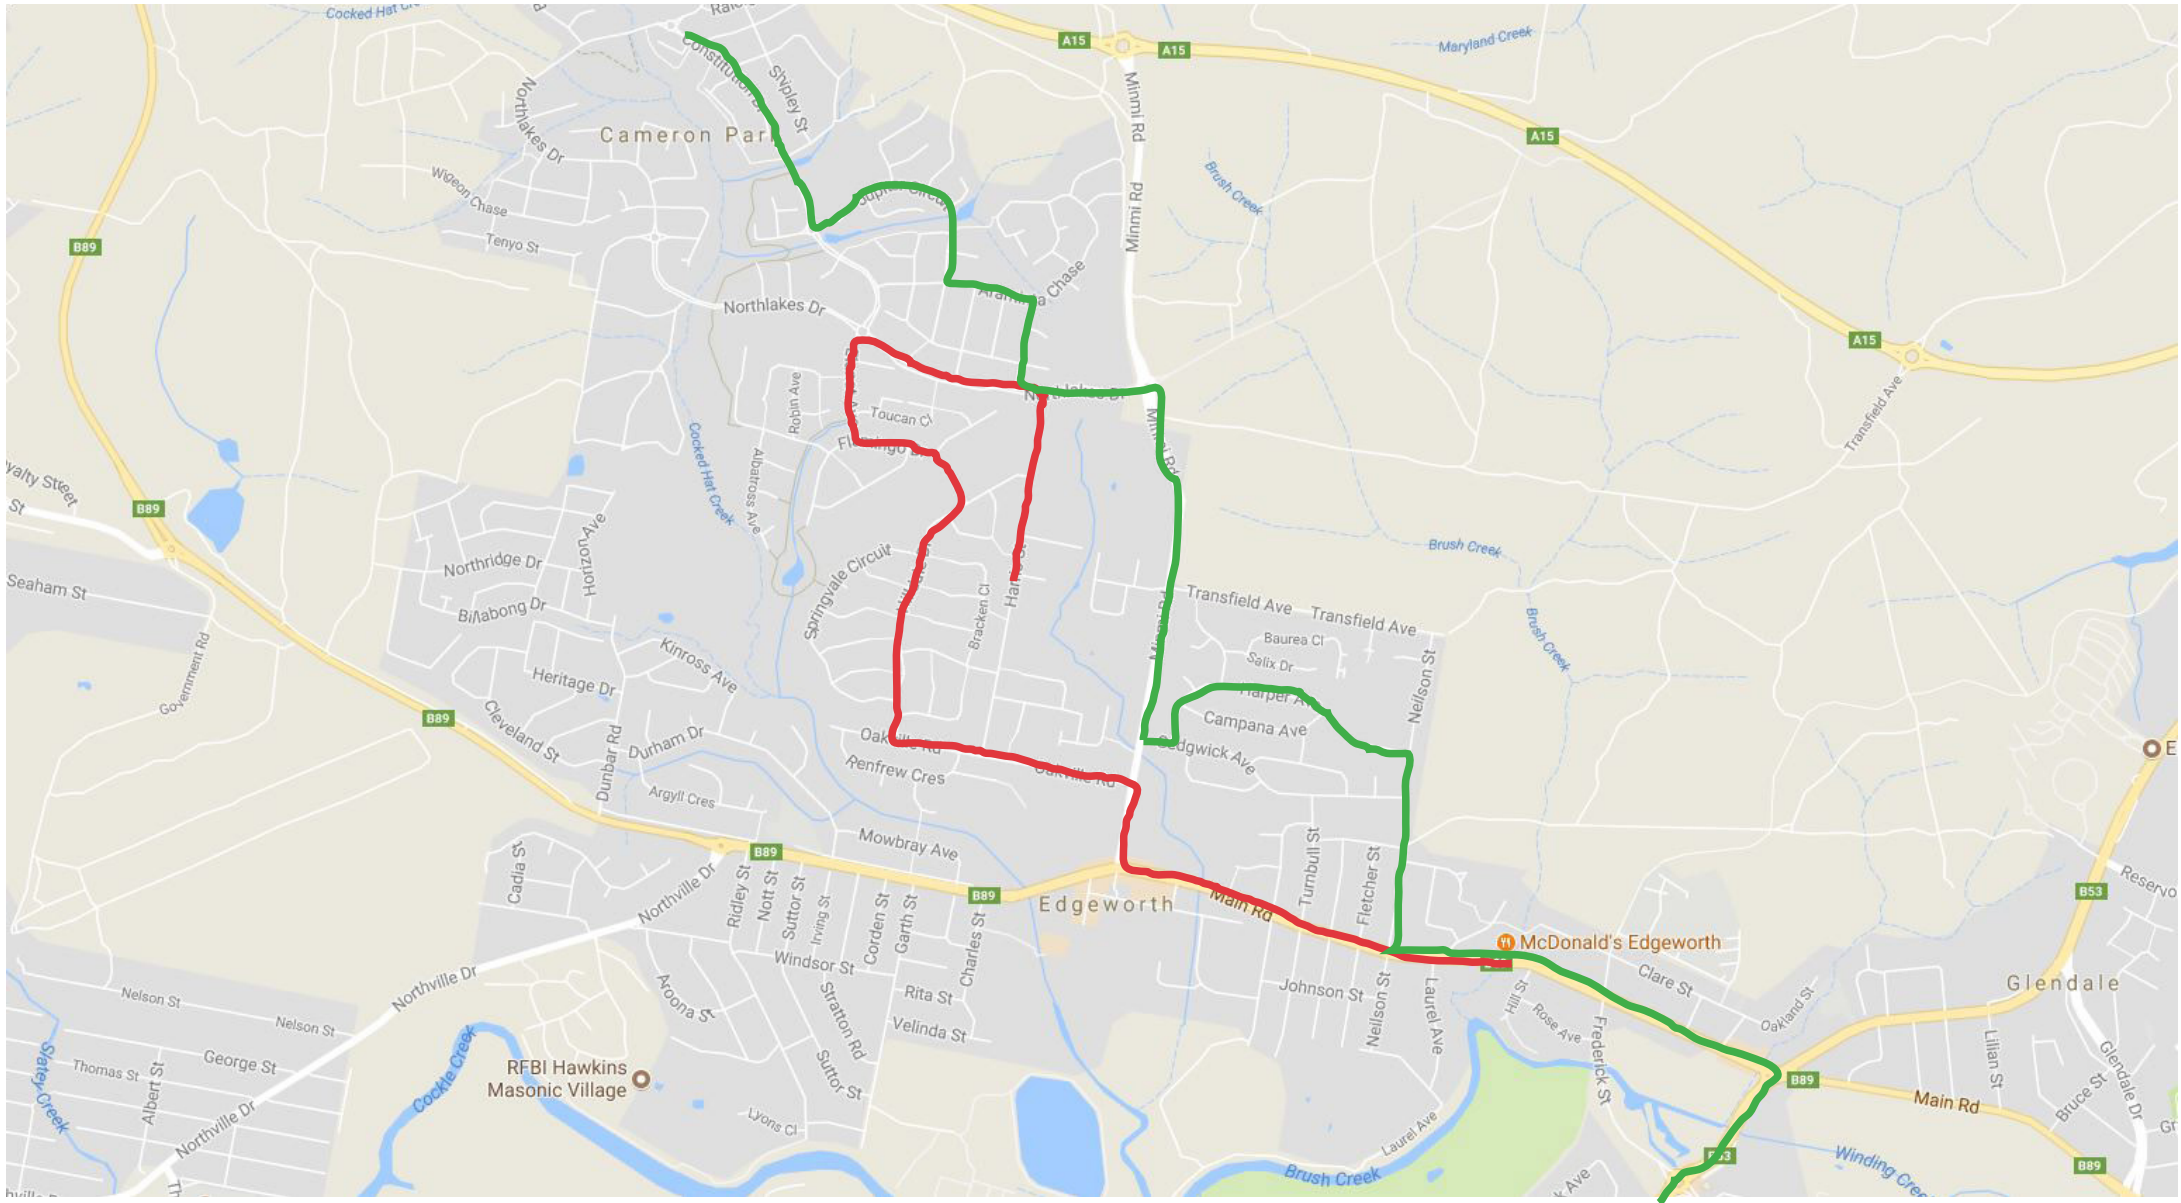

Cameron Park route options to Edgeworth McDonalds change over

Route 6292

Route 6150